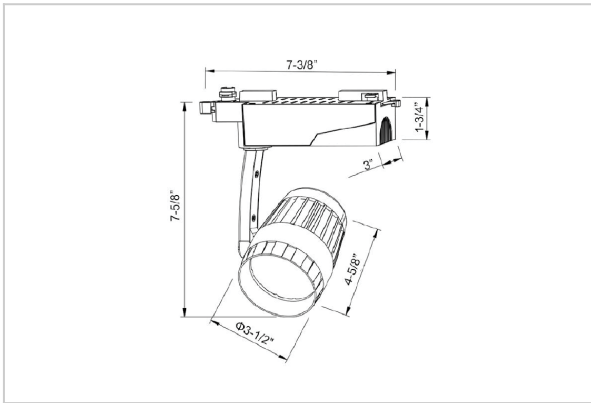

## Product Code : IK-RBOLIDETL-30W-30K-BL-90C-24D

Voltage	100 - 277 V AC, 50-60 Hz
Lumen Output	2711.1lm
Power	30W
Efficacy	140lm/w
CCT	3000K
CRI	>90
Beam Angle	24°
Light Distribution	Medium
LED Type	COB
LED Light Source	Osram SOLERIQ S 19
Start Time	Instant
Driver	Stand Alone (included)
Operating Position	Swiveling Type
Dimming	Triac Dimming
Construction	Track
Mounting Type	Track Light Structure
Heads	Single Head
Finish	Black
Length	4-5/8"
Height	7-5/8"
Diameter	3-1/2"
Cut Out	7-3/8"
Width (W)	7-3/8"
Application Area	Indoor Applications

### Beam Spread (Options)

Spot 15°		Medium 25°		Flood 36°		Wide Flood 60°	
ft	Ø	ft	Ø	ft	Ø	ft	Ø
3.0	0.72	3.0	1.41	3.0	2.03	3.0	3.15
9.0	2.15	9.0	4.22	9.0	6.09	9.0	9.45
15.0	3.58	15.0	7.04	15.0	10.15	15.0	15.75