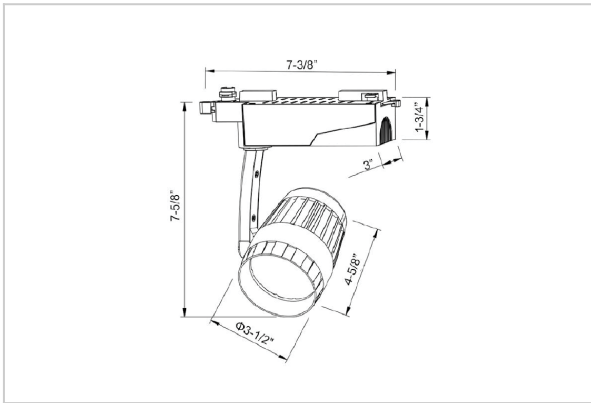

Bolide Track Lights

ITEM SKU#: 662187489810

Product Code : IK-RBOLIDETL-30W-27K-BL-90C-24D

Voltage	100 - 277 V AC, 50-60 Hz
Lumen Output	2582lm
Power	30W
Efficacy	140lm/w
CCT	2700K
CRI	>90
Beam Angle	24°
Light Distribution	Medium
LED Type	COB
LED Light Source	Osram SOLERIQ S 19
Start Time	Instant
Driver	Stand Alone (included)
Operating Position	Swiveling Type
Dimming	Triac Dimming
Construction	Track
Mounting Type	Track Light Structure
Heads	Single Head
Finish	Black
Length	4-5/8"
Height	7-5/8"
Diameter	3-1/2"
Cut Out	7-3/8"
Width (W)	7-3/8"
Application Area	Indoor Applications

Beam Spread (Options)

Spot 15°		Medium 25°		Flood 36°		Wide Flood 60°	
ft	Ø	ft	Ø	ft	Ø	ft	Ø
3.0	0.72	3.0	1.41	3.0	2.03	3.0	3.15
9.0	2.15	9.0	4.22	9.0	6.09	9.0	9.45
15.0	3.58	15.0	7.04	15.0	10.15	15.0	15.75

Bolide is a technologically advanced LED track light with incorporated electronic gear and chip on board. It also has a high-quality reflector with three different beam spreads. Moreover, the lamp housing of die-cast aluminum for optimal cooling allows the fixture to last longer than its traditional counterparts.