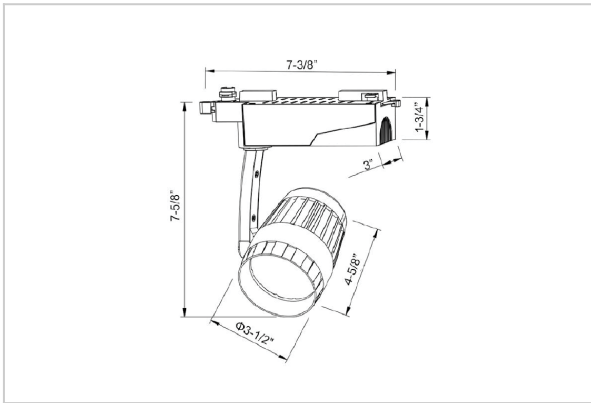

## Product Code : IK-RBOLIDETL-30W-35K-BL-90C-15D

Voltage	100 - 277 V AC, 50-60 Hz
Lumen Output	2844.24lm
Power	30W
Efficacy	140lm/w
CCT	3500K
CRI	>90
Beam Angle	15°
Light Distribution	Spot
LED Type	COB
LED Light Source	Osram SOLERIQ S 19
Start Time	Instant
Driver	Stand Alone (included)
Operating Position	Swiveling Type
Dimming	Triac Dimming
Construction	Track
Mounting Type	Track Light Structure
Heads	Single Head
Finish	Black
Length	4-5/8"
Height	7-5/8"
Diameter	3-1/2"
Cut Out	7-3/8"
Width (W)	7-3/8"
Application Area	Indoor Applications

### Beam Spread (Options)

Spot 15°		Medium 25°		Flood 36°		Wide Flood 60°	
ft	Ø	ft	Ø	ft	Ø	ft	Ø
3.0	0.72	3.0	1.41	3.0	2.03	3.0	3.15
9.0	2.15	9.0	4.22	9.0	6.09	9.0	9.45
15.0	3.58	15.0	7.04	15.0	10.15	15.0	15.75