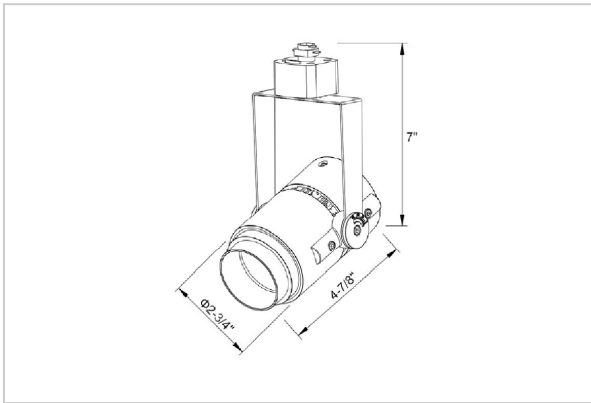

## Product Code : IK-RALEMTL-30W-40K-WH-90C-60D

Voltage	100 - 277 V AC, 50-60 Hz
Lumen Output	2869.96lm
Power	30W
Efficacy	140lm/w
CCT	4000K
CRI	>90
Beam Angle	60°
Light Distribution	Wide flood
LED Type	COB
LED Light Source	Bridgelux V13
Start Time	Instant
Driver	IK-LKAD029DC-05242
Operating Position	Swiveling Type
Dimming	0-10V
Construction	Track
Mounting Type	Track Light Structure
Heads	Single Head
Body Material	Aluminium Die cast
Finish	White
Length	5-1/2"
Height	7-3/4"
Diameter	3-1/2"
Application Area	Indoor Applications

### Beam Spread (Options)

Spot 15°		Medium 24°		Flood 38°		Wide Flood 60°	
ft	Ø	ft	Ø	ft	Ø	ft	Ø
3.0	0.72	3.0	1.41	3.0	2.03	3.0	3.15
9.0	2.15	9.0	4.22	9.0	6.09	9.0	9.45
15.0	3.58	15.0	7.04	15.0	10.15	15.0	15.75

Alem is a technologically advanced LED track light with incorporated electronic gear and chip on board. It also has a high-quality reflector with three different beam spreads. Moreover, the lamp housing of die-cast aluminium for optimal cooling allows the fixture to last longer than its traditional counterparts.