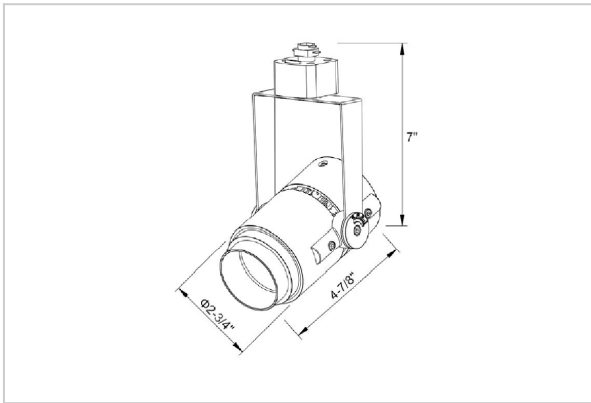

## Product Code : IK-RALEMTL-30W-30K-WH-90C-60D

Voltage	100 - 277 V AC, 50-60 Hz
Lumen Output	2733.3lm
Power	30W
Efficacy	140lm/w
CCT	3000K
CRI	>90
Beam Angle	60°
Light Distribution	Wide flood
LED Type	COB
LED Light Source	Bridgelux V13
Start Time	Instant
Driver	IK-LKAD029DC-05242
Operating Position	Swiveling Type
Dimming	0-10V
Construction	Track
Mounting Type	Track Light Structure
Heads	Single Head
Body Material	Aluminium Die cast
Finish	White
Length	5-1/2"
Height	7-3/4"
Diameter	3-1/2"
Application Area	Indoor Applications

### Beam Spread (Options)

Spot 15°		Medium 24°		Flood 38°		Wide Flood 60°	
ft	Ø	ft	Ø	ft	Ø	ft	Ø
3.0	0.72	3.0	1.41	3.0	2.03	3.0	3.15
9.0	2.15	9.0	4.22	9.0	6.09	9.0	9.45
15.0	3.58	15.0	7.04	15.0	10.15	15.0	15.75

Alem is a technologically advanced LED track light with incorporated electronic gear and chip on board. It also has a high-quality reflector with three different beam spreads. Moreover, the lamp housing of die-cast aluminium for optimal cooling allows the fixture to last longer than its traditional counterparts.