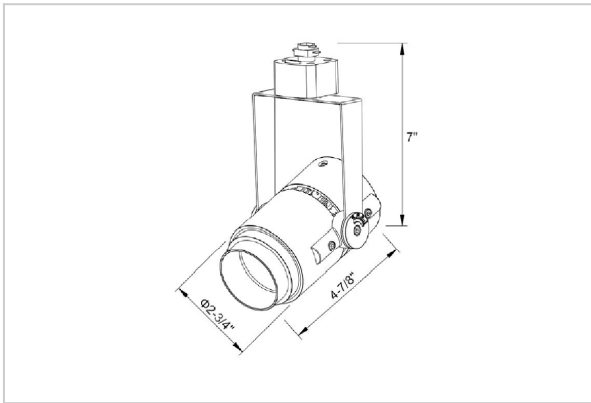

Alem Track Lights

ITEM SKU#: 662187489735

Product Code : IK-RALEMTL-30W-27K-WH-90C-60D

| | |
|--------------------|--------------------------|
| Voltage | 100 - 277 V AC, 50-60 Hz |
| Lumen Output | 2603.14lm |
| Power | 30W |
| Efficacy | 140lm/w |
| CCT | 2700K |
| CRI | >90 |
| Beam Angle | 60° |
| Light Distribution | Wide flood |
| LED Type | COB |
| LED Light Source | Bridgelux V13 |
| Start Time | Instant |
| Driver | IK-LKAD029DC-05242 |
| Operating Position | Swiveling Type |
| Dimming | 0-10V |
| Construction | Track |
| Mounting Type | Track Light Structure |
| Heads | Single Head |
| Body Material | Aluminium Die cast |
| Finish | White |
| Length | 5-1/2" |
| Height | 7-3/4" |
| Diameter | 3-1/2" |
| Application Area | Indoor Applications |

Beam Spread (Options)

| Spot | 15° | Medium | 24° | Flood | 38° | Wide Flood | 60° |
|------|------|--------|------|-------|-------|------------|-------|
| ft | Ø | ft | Ø | ft | Ø | ft | Ø |
| 3.0 | 0.72 | 3.0 | 1.41 | 3.0 | 2.03 | 3.0 | 3.15 |
| 9.0 | 2.15 | 9.0 | 4.22 | 9.0 | 6.09 | 9.0 | 9.45 |
| 15.0 | 3.58 | 15.0 | 7.04 | 15.0 | 10.15 | 15.0 | 15.75 |

Alem is a technologically advanced LED track light with incorporated electronic gear and chip on board. It also has a high-quality reflector with three different beam spreads. Moreover, the lamp housing of die-cast aluminium for optimal cooling allows the fixture to last longer than its traditional counterparts.