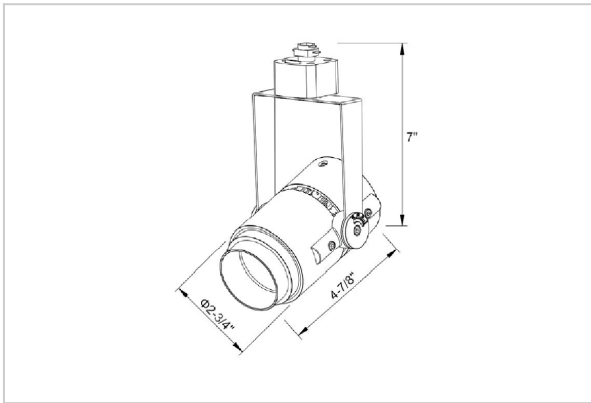

## Product Code : IK-RALEMTL-30W-40K-WH-90C-38D

Voltage	100 - 277 V AC, 50-60 Hz
Lumen Output	2848.96lm
Power	30W
Efficacy	140lm/w
CCT	4000K
CRI	>90
Beam Angle	38°
Light Distribution	Flood
LED Type	COB
LED Light Source	Bridgelux V13
Start Time	Instant
Driver	IK-LKAD029DC-05242
Operating Position	Swiveling Type
Dimming	0-10V
Construction	Track
Mounting Type	Track Light Structure
Heads	Single Head
Body Material	Aluminium Die cast
Finish	White
Length	5-1/2"
Height	7-3/4"
Diameter	3-1/2"
Application Area	Indoor Applications

### Beam Spread (Options)

Spot	15°	Medium	24°	Flood	38°	Wide Flood	60°
ft	Ø	ft	Ø	ft	Ø	ft	Ø
3.0	0.72	3.0	1.41	3.0	2.03	3.0	3.15
9.0	2.15	9.0	4.22	9.0	6.09	9.0	9.45
15.0	3.58	15.0	7.04	15.0	10.15	15.0	15.75

Alem is a technologically advanced LED track light with incorporated electronic gear and chip on board. It also has a high-quality reflector with three different beam spreads. Moreover, the lamp housing of die-cast aluminium for optimal cooling allows the fixture to last longer than its traditional counterparts.