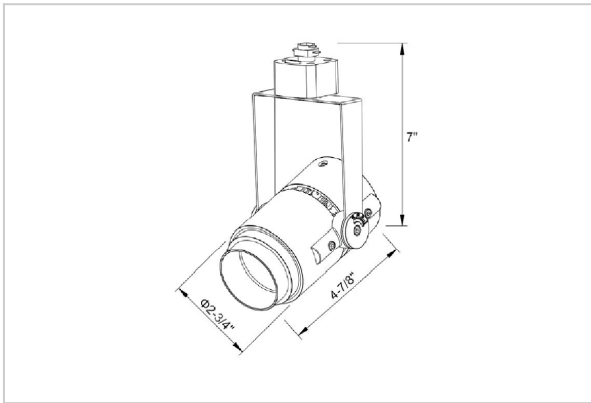

## Product Code : IK-RALEMTL-30W-27K-WH-90C-38D

Voltage	100 - 277 V AC, 50-60 Hz
Lumen Output	2584.09lm
Power	30W
Efficacy	140lm/w
CCT	2700K
CRI	>90
Beam Angle	38°
Light Distribution	Flood
LED Type	COB
LED Light Source	Bridgelux V13
Start Time	Instant
Driver	IK-LKAD029DC-05242
Operating Position	Swiveling Type
Dimming	0-10V
Construction	Track
Mounting Type	Track Light Structure
Heads	Single Head
Body Material	Aluminium Die cast
Finish	White
Length	5-1/2"
Height	7-3/4"
Diameter	3-1/2"
Application Area	Indoor Applications

### Beam Spread (Options)

Spot	15°	Medium	24°	Flood	38°	Wide Flood	60°
ft	Ø	ft	Ø	ft	Ø	ft	Ø
3.0	0.72	3.0	1.41	3.0	2.03	3.0	3.15
9.0	2.15	9.0	4.22	9.0	6.09	9.0	9.45
15.0	3.58	15.0	7.04	15.0	10.15	15.0	15.75

Alem is a technologically advanced LED track light with incorporated electronic gear and chip on board. It also has a high-quality reflector with three different beam spreads. Moreover, the lamp housing of die-cast aluminium for optimal cooling allows the fixture to last longer than its traditional counterparts.