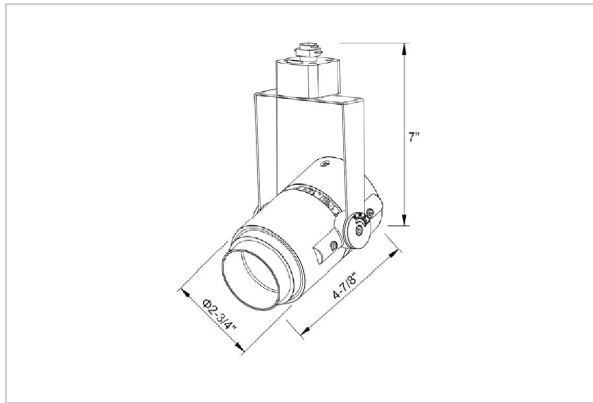

Alem Track Lights

ITEM SKU#: 662187489636

Product Code : IK-RALEMTL-30W-40K-WH-90C-15D

Voltage	100 - 277 V AC, 50-60 Hz
Lumen Output	2844.24lm
Power	30W
Efficacy	140lm/w
CCT	4000K
CRI	>90
Beam Angle	15°
Light Distribution	Spot
LED Type	COB
LED Light Source	Bridgelux V13
Start Time	Instant
Driver	IK-LKAD029DC-05242
Operating Position	Swiveling Type
Dimming	0-10V
Construction	Track
Mounting Type	Track Light Structure
Heads	Single Head
Body Material	Aluminium Die cast
Finish	White
Length	5-1/2"
Height	7-3/4"
Diameter	3-1/2"
Application Area	Indoor Applications

Beam Spread (Options)

Spot 15°		Medium 24°		Flood 38°		Wide Flood 60°	
ft	Ø	ft	Ø	ft	Ø	ft	Ø
3.0	0.72	3.0	1.41	3.0	2.03	3.0	3.15
9.0	2.15	9.0	4.22	9.0	6.09	9.0	9.45
15.0	3.58	15.0	7.04	15.0	10.15	15.0	15.75

Alem is a technologically advanced LED track light with incorporated electronic gear and chip on board. It also has a high-quality reflector with three different beam spreads. Moreover, the lamp housing of die-cast aluminium for optimal cooling allows the fixture to last longer than its traditional counterparts.