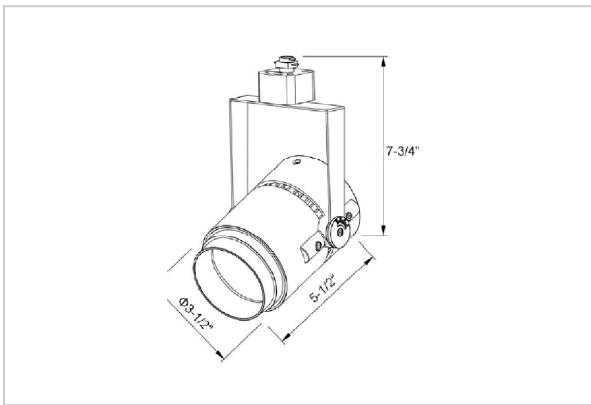

## Product Code : IK-RALEMTL-20W-40K-WH-90C-60D

Voltage	100 - 277 V AC, 50-60 Hz
Lumen Output	1913.31lm
Power	20W
Efficacy	140lm/w
CCT	4000K
CRI	>90
Beam Angle	60°
Light Distribution	Wide flood
LED Type	COB
LED Light Source	Bridgelux V13
Start Time	Instant
Driver	IK-LKAD029DC-05242
Operating Position	Swiveling Type
Dimming	0-10V
Construction	Track
Mounting Type	Track Light Structure
Heads	Single Head
Body Material	Aluminium Die cast
Finish	White
Length	4-7/8"
Height	7"
Diameter	2-3/4"
Application Area	Indoor Applications

### Beam Spread (Options)

Spot 15°		Medium 24°		Flood 38°		Wide Flood 60°	
ft	Ø	ft	Ø	ft	Ø	ft	Ø
3.0	0.72	3.0	1.41	3.0	2.03	3.0	3.15
9.0	2.15	9.0	4.22	9.0	6.09	9.0	9.45
15.0	3.58	15.0	7.04	15.0	10.15	15.0	15.75