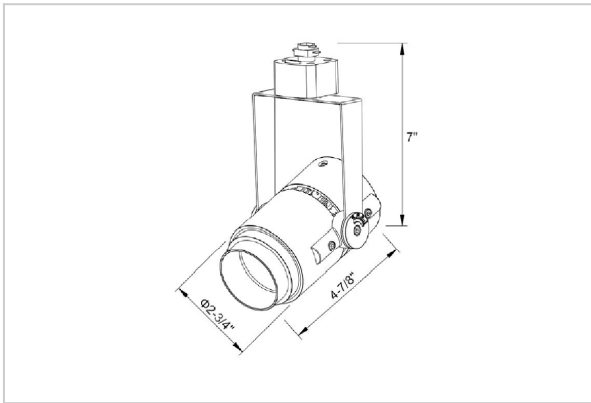

Alem Track Lights

ITEM SKU#: 662187489391

Product Code : IK-RALEMTL-30W-50K-BL-90C-60D

Voltage	100 - 277 V AC, 50-60 Hz
Lumen Output	3013.46lm
Power	30W
Efficacy	140lm/w
CCT	5000K
CRI	>90
Beam Angle	60°
Light Distribution	Wide flood
LED Type	COB
LED Light Source	Bridgelux V13
Start Time	Instant
Driver	IK-LKAD029DC-05242
Operating Position	Swiveling Type
Dimming	0-10V
Construction	Track
Mounting Type	Track Light Structure
Heads	Single Head
Body Material	Aluminium Die cast
Finish	Black
Length	5-1/2"
Height	7-3/4"
Diameter	3-1/2"
Application Area	Indoor Applications

Beam Spread (Options)

Spot 15°	Medium 24°	Flood 38°	Wide Flood 60°
ft	ft	ft	ft
3.0	3.0	3.0	3.0
0.72	1.41	2.03	3.15
9.0	4.22	6.09	9.45
15.0	7.04	10.15	15.75

Alem is a technologically advanced LED track light with incorporated electronic gear and chip on board. It also has a high-quality reflector with three different beam spreads. Moreover, the lamp housing of die-cast aluminium for optimal cooling allows the fixture to last longer than its traditional counterparts.