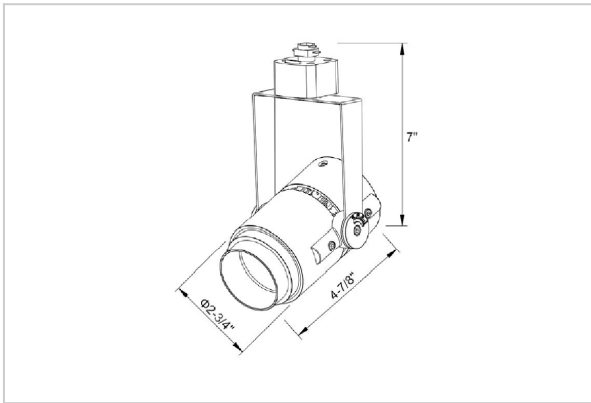

Alem Track Lights

ITEM SKU#: 662187489353

Product Code : IK-RALEMTL-30W-50K-BL-90C-38D

Voltage	100 - 277 V AC, 50-60 Hz
Lumen Output	2991.41lm
Power	30W
Efficacy	140lm/w
CCT	5000K
CRI	>90
Beam Angle	38°
Light Distribution	Flood
LED Type	COB
LED Light Source	Bridgelux V13
Start Time	Instant
Driver	IK-LKAD029DC-05242
Operating Position	Swiveling Type
Dimming	0-10V
Construction	Track
Mounting Type	Track Light Structure
Heads	Single Head
Body Material	Aluminium Die cast
Finish	Black
Length	5-1/2"
Height	7-3/4"
Diameter	3-1/2"
Application Area	Indoor Applications

Beam Spread (Options)

Spot 15°		Medium 24°		Flood 38°		Wide Flood 60°	
ft	Ø	ft	Ø	ft	Ø	ft	Ø
3.0	0.72	3.0	1.41	3.0	2.03	3.0	3.15
9.0	2.15	9.0	4.22	9.0	6.09	9.0	9.45
15.0	3.58	15.0	7.04	15.0	10.15	15.0	15.75

Alem is a technologically advanced LED track light with incorporated electronic gear and chip on board. It also has a high-quality reflector with three different beam spreads. Moreover, the lamp housing of die-cast aluminium for optimal cooling allows the fixture to last longer than its traditional counterparts.