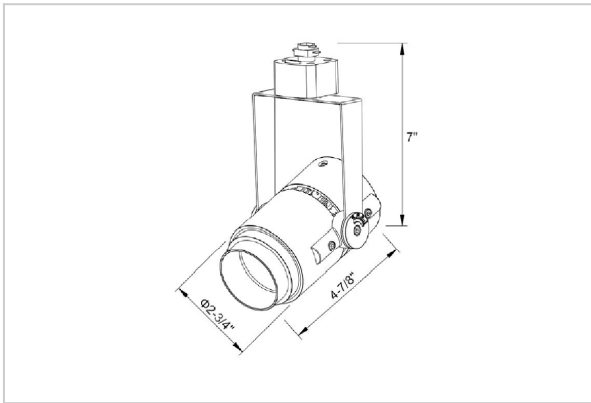

## Product Code : IK-RALEMTL-30W-40K-BL-90C-38D

Voltage	100 - 277 V AC, 50-60 Hz
Lumen Output	2848.96lm
Power	30W
Efficacy	140lm/w
CCT	4000K
CRI	>90
Beam Angle	38°
Light Distribution	Flood
LED Type	COB
LED Light Source	Bridgelux V13
Start Time	Instant
Driver	IK-LKAD029DC-05242
Operating Position	Swiveling Type
Dimming	0-10V
Construction	Track
Mounting Type	Track Light Structure
Heads	Single Head
Body Material	Aluminium Die cast
Finish	Black
Length	5-1/2"
Height	7-3/4"
Diameter	3-1/2"
Application Area	Indoor Applications

### Beam Spread (Options)

Spot	15°	Medium	24°	Flood	38°	Wide Flood	60°
ft	Ø	ft	Ø	ft	Ø	ft	Ø
3.0	0.72	3.0	1.41	3.0	2.03	3.0	3.15
9.0	2.15	9.0	4.22	9.0	6.09	9.0	9.45
15.0	3.58	15.0	7.04	15.0	10.15	15.0	15.75

Alem is a technologically advanced LED track light with incorporated electronic gear and chip on board. It also has a high-quality reflector with three different beam spreads. Moreover, the lamp housing of die-cast aluminium for optimal cooling allows the fixture to last longer than its traditional counterparts.