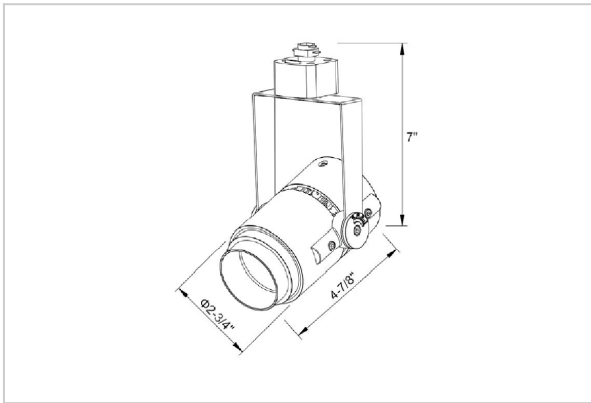

Alem Track Lights

ITEM SKU#: 662187489346

Product Code : IK-RALEMTL-30W-40K-BL-90C-38D

Voltage	100 - 277 V AC, 50-60 Hz
Lumen Output	2848.96lm
Power	30W
Efficacy	140lm/w
CCT	4000K
CRI	>90
Beam Angle	38°
Light Distribution	Flood
LED Type	COB
LED Light Source	Bridgelux V13
Start Time	Instant
Driver	IK-LKAD029DC-05242
Operating Position	Swiveling Type
Dimming	0-10V
Construction	Track
Mounting Type	Track Light Structure
Heads	Single Head
Body Material	Aluminium Die cast
Finish	Black
Length	5-1/2"
Height	7-3/4"
Diameter	3-1/2"
Application Area	Indoor Applications

Beam Spread (Options)

Spot	15°	Medium	24°	Flood	38°	Wide Flood	60°
ft	Ø	ft	Ø	ft	Ø	ft	Ø
3.0	0.72	3.0	1.41	3.0	2.03	3.0	3.15
9.0	2.15	9.0	4.22	9.0	6.09	9.0	9.45
15.0	3.58	15.0	7.04	15.0	10.15	15.0	15.75

Alem is a technologically advanced LED track light with incorporated electronic gear and chip on board. It also has a high-quality reflector with three different beam spreads. Moreover, the lamp housing of die-cast aluminium for optimal cooling allows the fixture to last longer than its traditional counterparts.