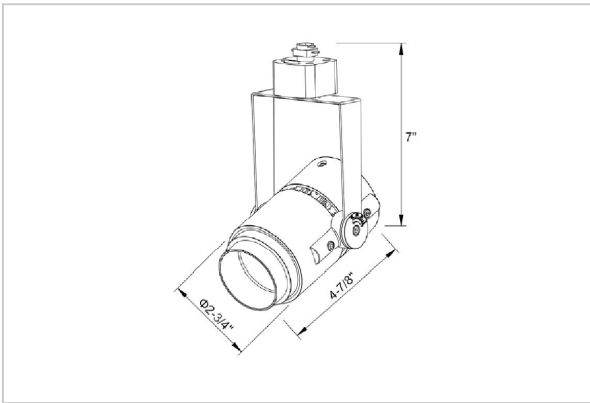

## Product Code : IK-RALEMTL-30W-30K-BL-90C-38D

Voltage	100 - 277 V AC, 50-60 Hz
Lumen Output	2713.3lm
Power	30W
Efficacy	140lm/w
CCT	3000K
CRI	>90
Beam Angle	38°
Light Distribution	Flood
LED Type	COB
LED Light Source	Bridgelux V13
Start Time	Instant
Driver	IK-LKAD029DC-05242
Operating Position	Swiveling Type
Dimming	0-10V
Construction	Track
Mounting Type	Track Light Structure
Heads	Single Head
Body Material	Aluminium Die cast
Finish	Black
Length	5-1/2"
Height	7-3/4"
Diameter	3-1/2"
Application Area	Indoor Applications

### Beam Spread (Options)

Spot 15°		Medium 24°		Flood 38°		Wide Flood 60°	
ft	Ø	ft	Ø	ft	Ø	ft	Ø
3.0	0.72	3.0	1.41	3.0	2.03	3.0	3.15
9.0	2.15	9.0	4.22	9.0	6.09	9.0	9.45
15.0	3.58	15.0	7.04	15.0	10.15	15.0	15.75

Alem is a technologically advanced LED track light with incorporated electronic gear and chip on board. It also has a high-quality reflector with three different beam spreads. Moreover, the lamp housing of die-cast aluminium for optimal cooling allows the fixture to last longer than its traditional counterparts.