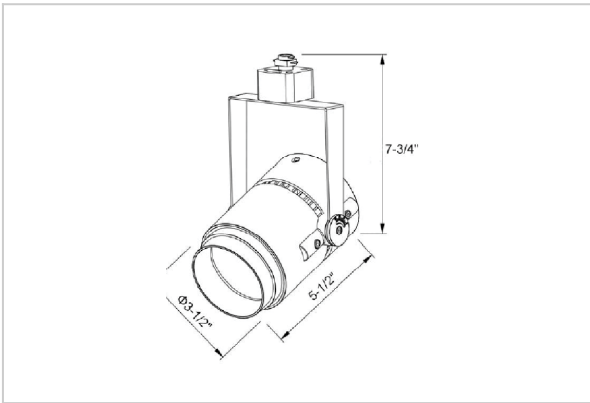

Alem Track Lights

ITEM SKU#: 662187489186

Product Code : IK-RALEMTL-20W-40K-BL-90C-38D

Voltage	100 - 277 V AC, 50-60 Hz
Lumen Output	1910.05lm
Power	20W
Efficacy	140lm/w
CCT	4000K
CRI	>90
Beam Angle	38°
Light Distribution	Flood
LED Type	COB
LED Light Source	Bridgelux V13
Start Time	Instant
Driver	IK-LKAD029DC-05242
Operating Position	Swiveling Type
Dimming	0-10V
Construction	Track
Mounting Type	Track Light Structure
Heads	Single Head
Body Material	Aluminium Die cast
Finish	Black
Length	4-7/8"
Height	7"
Diameter	2-3/4"
Application Area	Indoor Applications

Beam Spread (Options)

Spot 15°		Medium 24°		Flood 38°		Wide Flood 60°	
ft	Ø	ft	Ø	ft	Ø	ft	Ø
3.0	0.72	3.0	1.41	3.0	2.03	3.0	3.15
9.0	2.15	9.0	4.22	9.0	6.09	9.0	9.45
15.0	3.58	15.0	7.04	15.0	10.15	15.0	15.75

Alem is a technologically advanced LED track light with incorporated electronic gear and chip on board. It also has a high-quality reflector with three different beam spreads. Moreover, the lamp housing of die-cast aluminium for optimal cooling allows the fixture to last longer than its traditional counterparts.