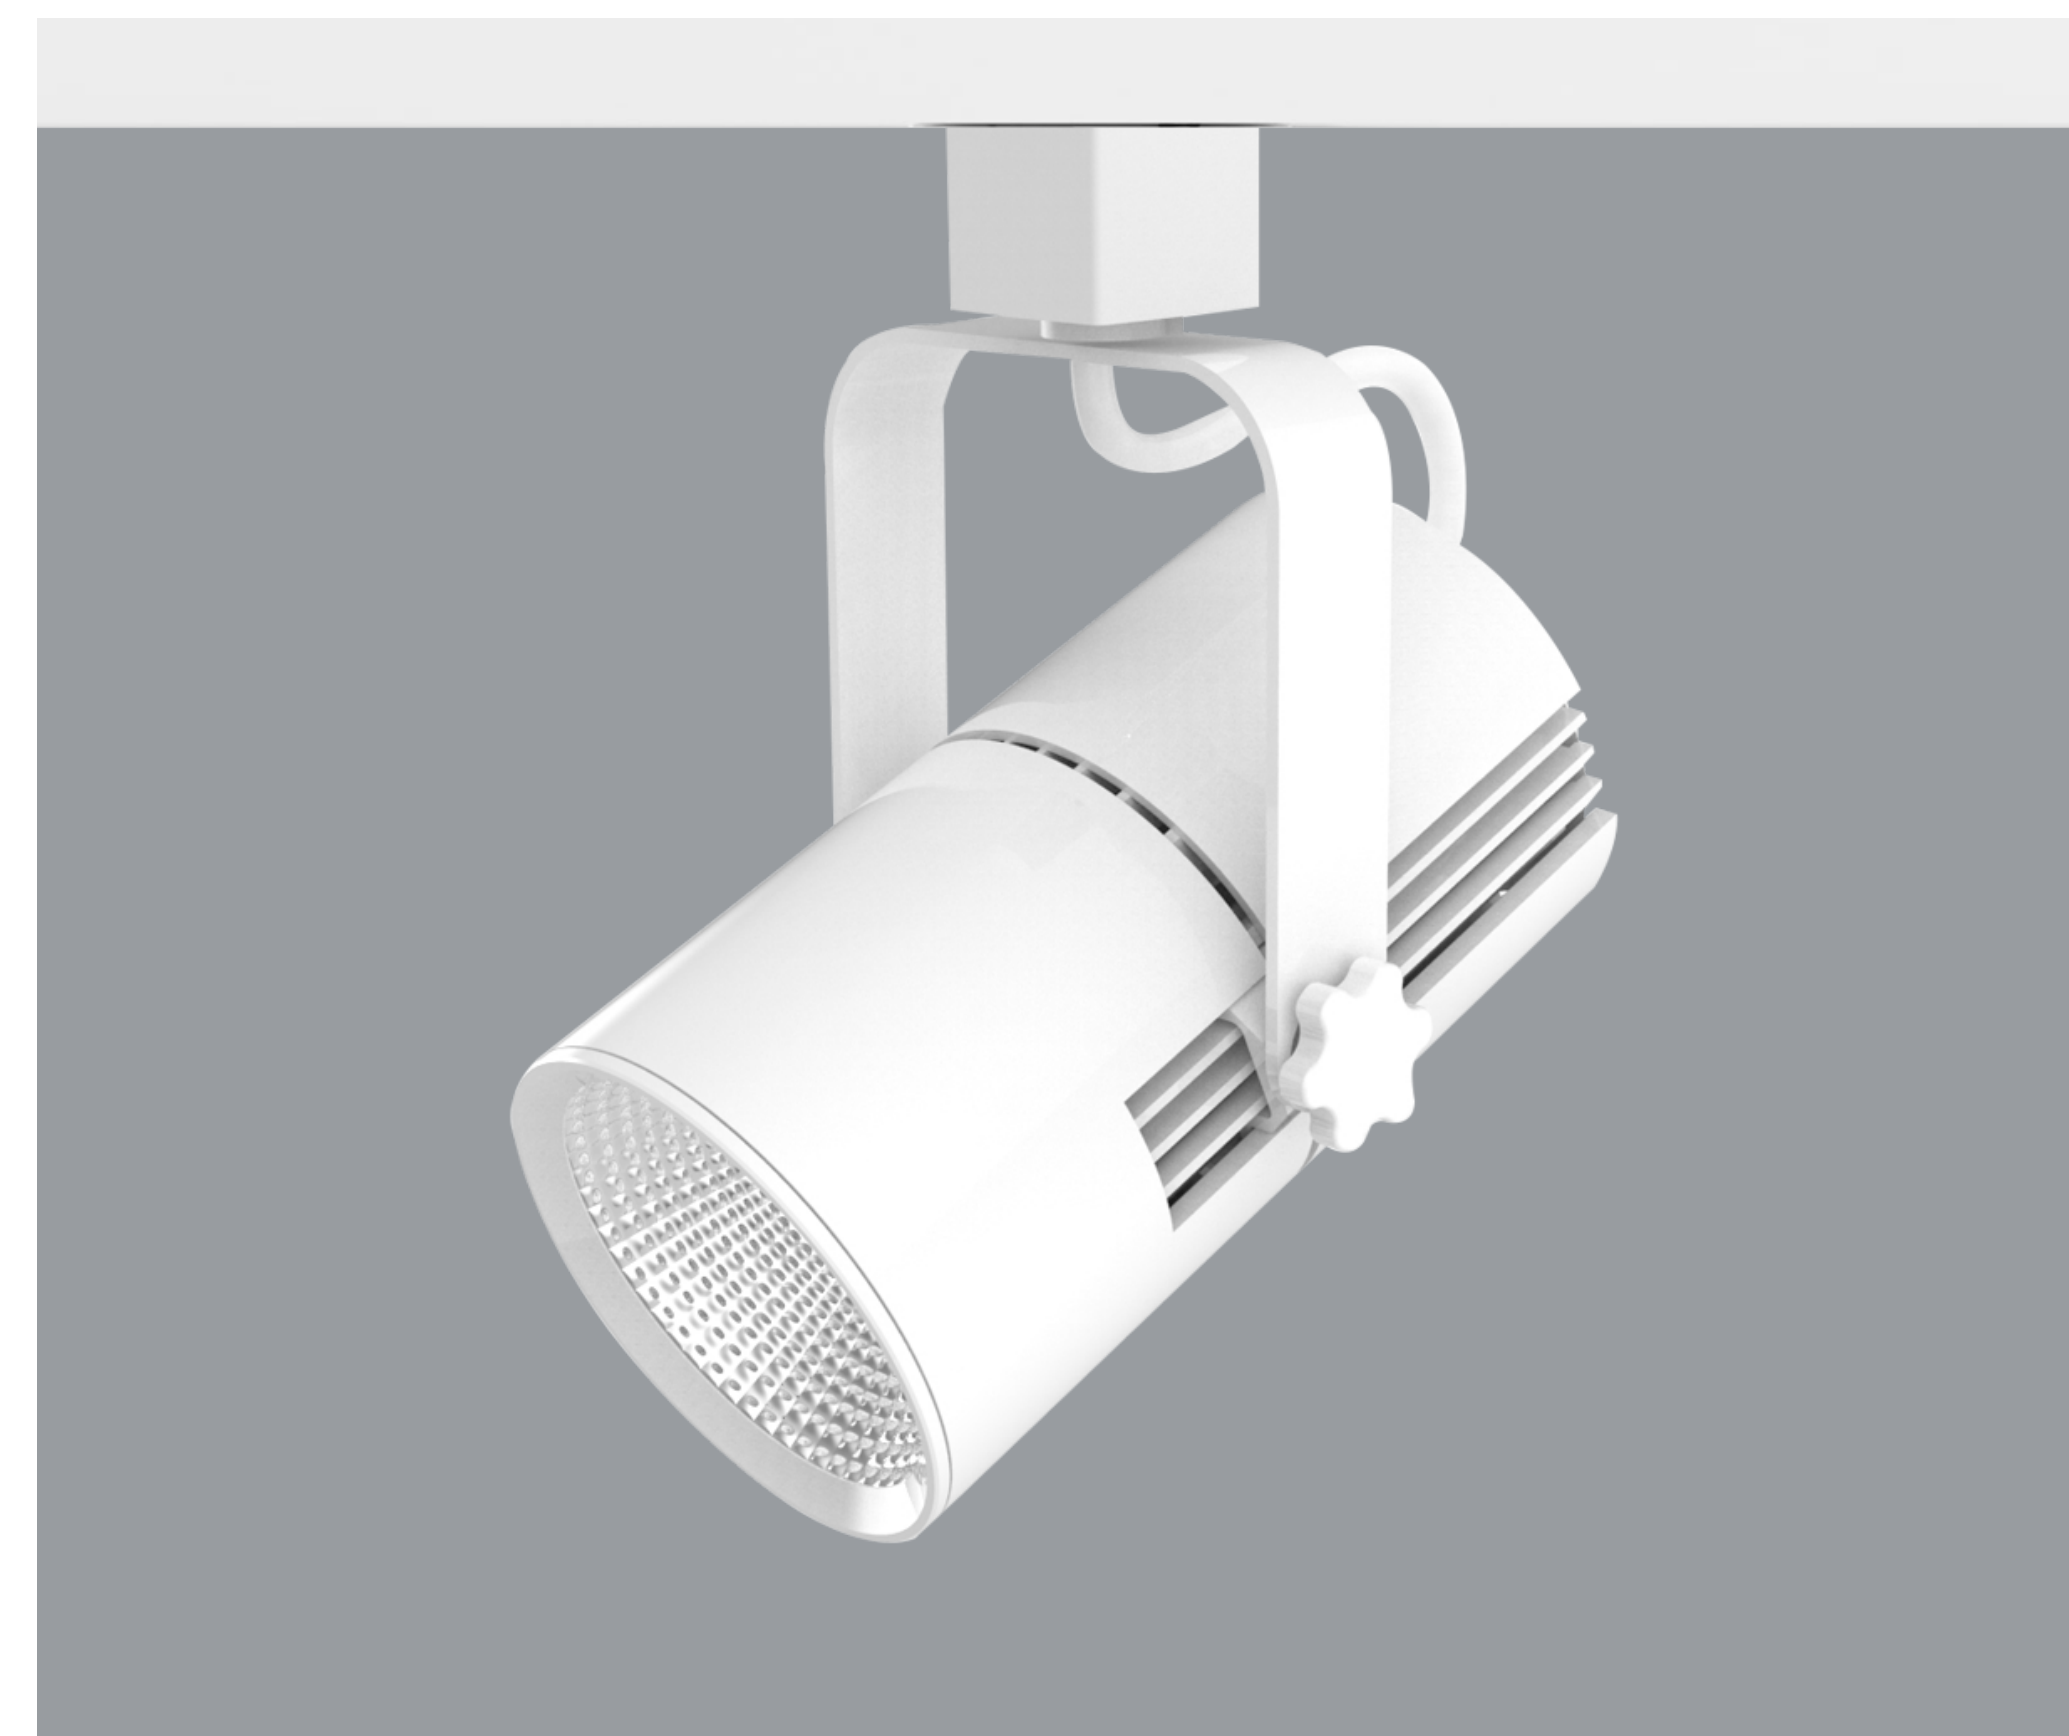

Alem 2 Tracklight

ITEM SKU#: 662187547572

Product Code : IK-TL001A1-H-0028-40-1-B

Circuit	1 Circuit
Efficacy	135 lm/W
Power	28W
Colour Temperature	4000K
Colour Rendition Index	CRI 90
Total Lumen Output	3800lm
Voltage	100 - 270 V AC, 50-60 Hz
Light Source	LED
LED Type	COB
Distribution Type	Spot
Dimming Method	Triac/1-10V/ Dali
Body Material	Aluminium Die cast
Head	Single Head
Cut Out	40mm
LED	Bridgelux V13
Operating Position	Swiveling Type
Start Time	Instant
Driver	IK-LKAD029DC-05242
Dimensions	D : 95 mm x H : 170 mm
Diameter (Φ)	3.7"