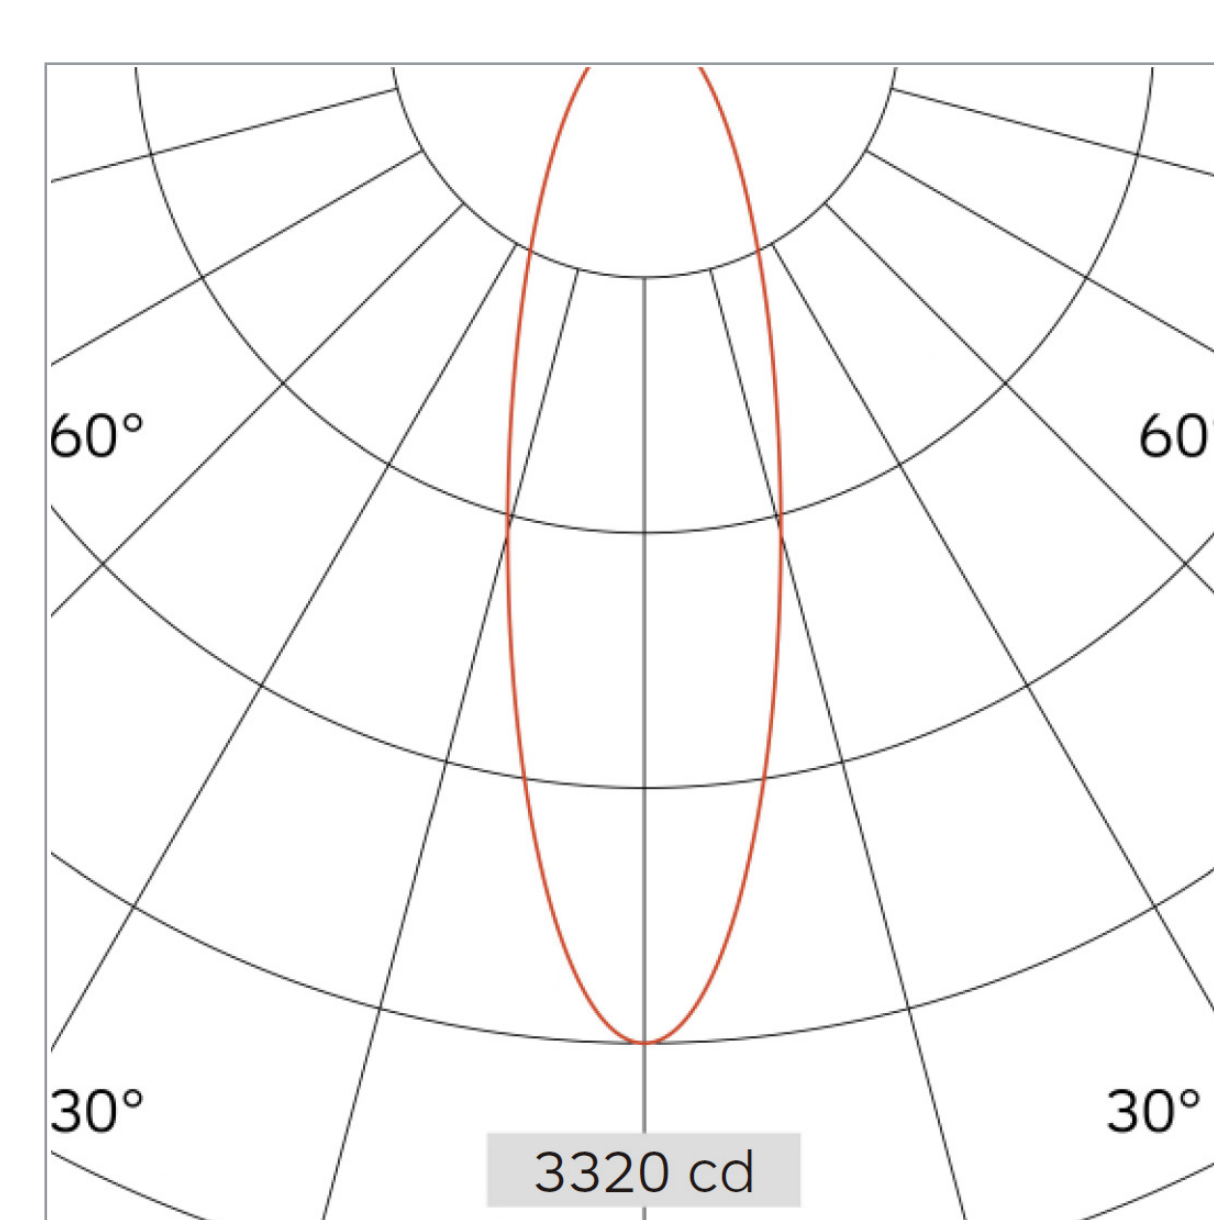

Light Beam Table

H(M)	E(Lx)	D(M)
		24°
1	3217	0.43
2	804	0.86
3	201	1.29
4	650	1.72
5	128	2.15

Mainly used in high-end commercial space (clothing shops, furniture shops and other brand boutiques, car displays, jewelry, star hotels, high-end clubs, museums, chain stores, brand saleshalls, professional windows, counters and other accent lighting places).