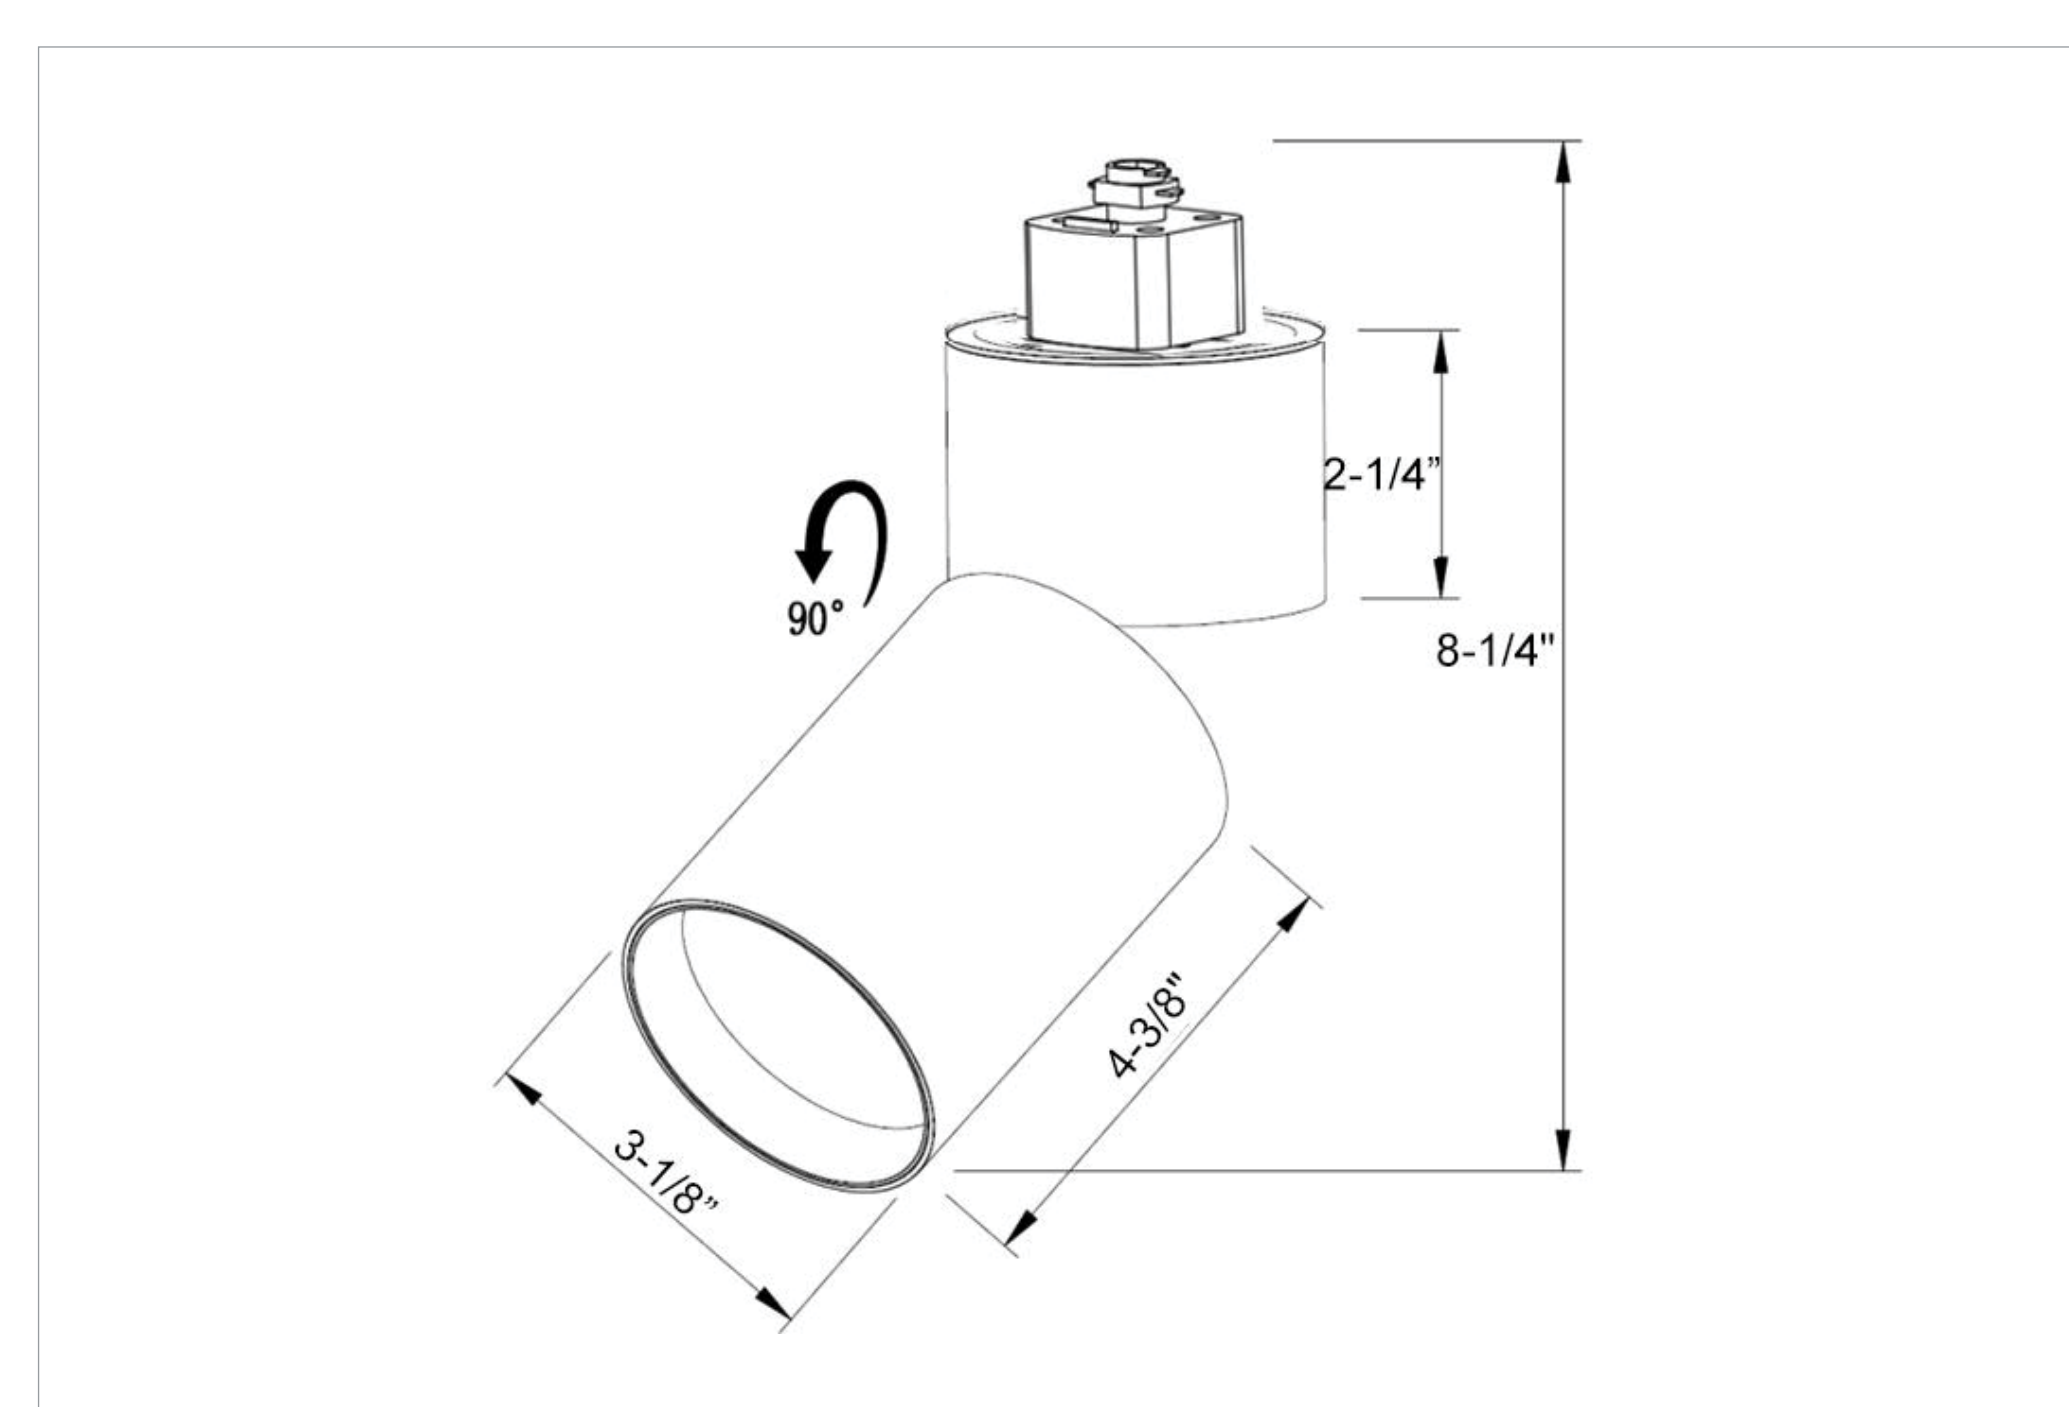

Alem 2 Tracklight

ITEM SKU#: 662187547572

Product Code : IK-TL001A1-H-0028-40-1-B

Circuit	1 Circuit
Efficacy	135 lm/W
Power	28W
Colour Temperature	4000K
Colour Rendition Index	CRI 90
Total Lumen Output	3800lm
Voltage	100 - 270 V AC, 50-60 Hz
Light Source	LED
LED Type	COB
Distribution Type	Spot
Dimming Method	Triac/1-10V/ Dali
Body Material	Aluminium Die cast
Head	Single Head
Cut Out	40mm
LED	Bridgelux V13
Operating Position	Swiveling Type
Start Time	Instant
Driver	IK-LKAD029DC-05242
Dimensions	D : 95 mm x H : 170 mm
Diameter (Φ)	3.7"